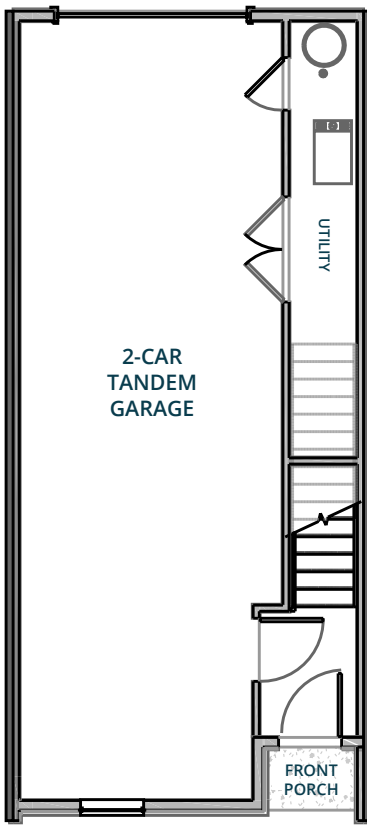

ELEVATIONS

AT SADDLE ROCK

METRO

2 Bedroom
2 Full Baths
1 Powder Bath

Rear

Front

GROUND FLOOR

MAIN FLOOR

UPPER FLOOR