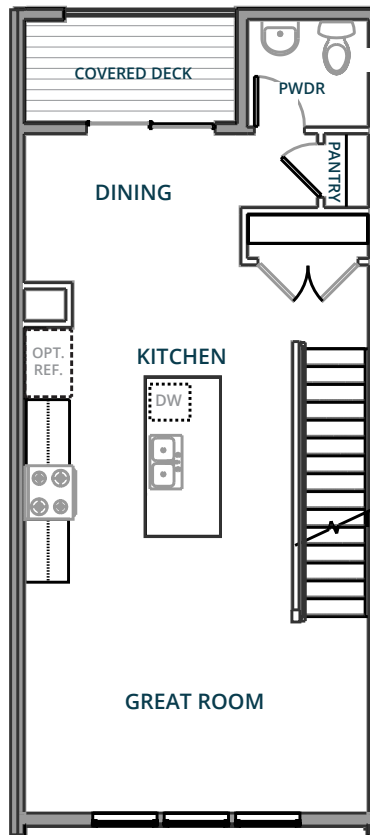

ELEVATIONS

AT SADDLE ROCK

METRO

2 Bedroom
2 Full Baths
1 Powder Bath

Rear

Front

GROUND FLOOR

MAIN FLOOR

UPPER FLOOR